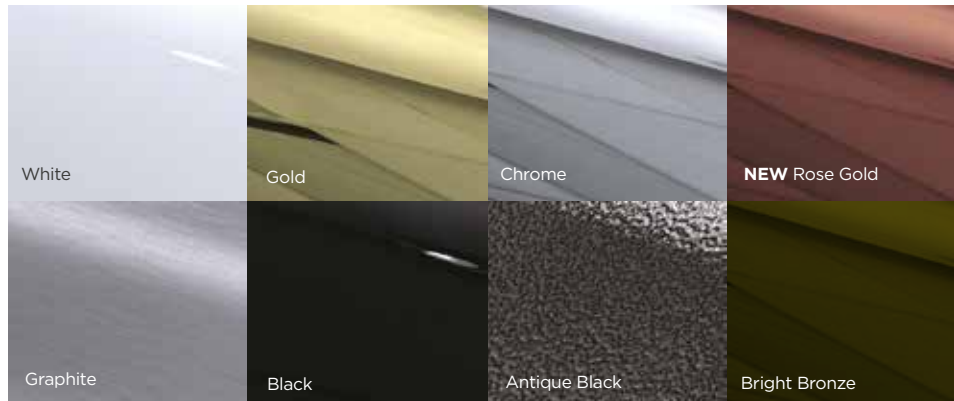

An eye for detail...

To keep up with marketplace demands, we have specially sourced a wide range of durable hardware in a good selection of colours and finishes, guaranteed to add those individual finishing touches. These have all been designed to withstand the rigours of the British weather and will still look good in years to come.

THE CLASSIC RANGE