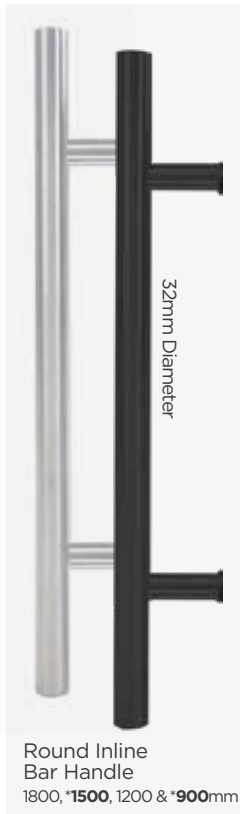

Please note all bar handles are fitted back to back and used in conjunction with a key-wind lock.

Rectangular Inline Bar Handle
1500 & 900mm

Round Inline Bar Handle
1800, *1500, 1200 & *900mm

Round Offset Bar Handle
1800 & 1200mm