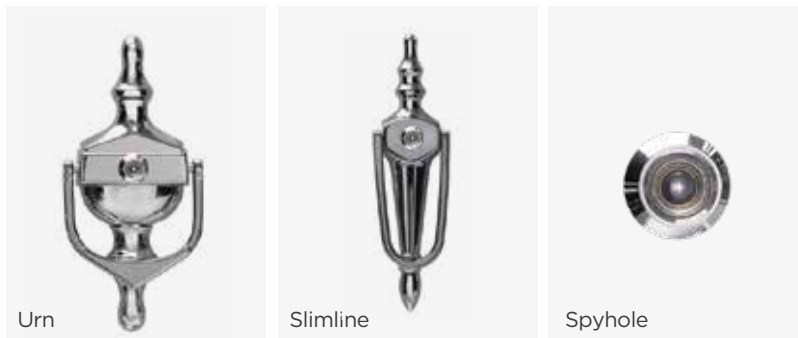

An eye for detail...

To keep up with marketplace demands, we have specially sourced a wide range of durable hardware in a good selection of colours and finishes, guaranteed to add those individual finishing touches. These have all been designed to withstand the rigours of the British weather and will still look good in years to come.

THE CLASSIC RANGE

KNOCKERS

HANDLES

SPYHOLES

LETTERPLATE

PULLS

ALL FURNITURE FEATURED BELOW IS USED IN CONJUNCTION WITH OUR KEY-WIND LOCK

NB: A 'Pull Knob' is usually used with a 'key wind door' and will be fitted to the outside of the door. Ask your installer for details. A key-wind door will be supplied with a thumbturn cylinder.