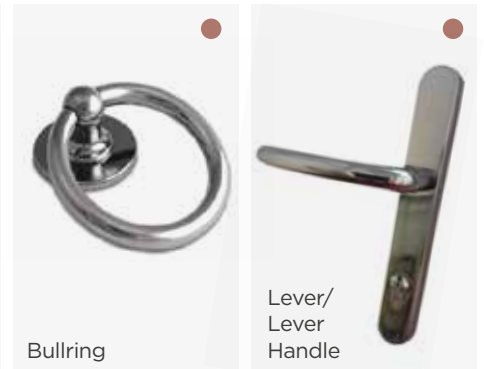

An eye for detail...

To keep up with marketplace demands, we have specially sourced a wide range of durable hardware in a good selection of colours and finishes, guaranteed to add those individual finishing touches. These have all been designed to withstand the rigours of the British weather and will still look good in years to come.

THE CLASSIC RANGE

KNOCKERS

HANDLES

SPYHOLES

LETTERPLATE

PULLS

ALL FURNITURE FEATURED BELOW IS USED IN CONJUNCTION WITH OUR KEY-WIND LOCK

NB: A 'Pull Knob' is usually used with a 'key wind door' and will be fitted to the outside of the door. Ask your installer for details. A key-wind door will be supplied with a thumbturn cylinder.