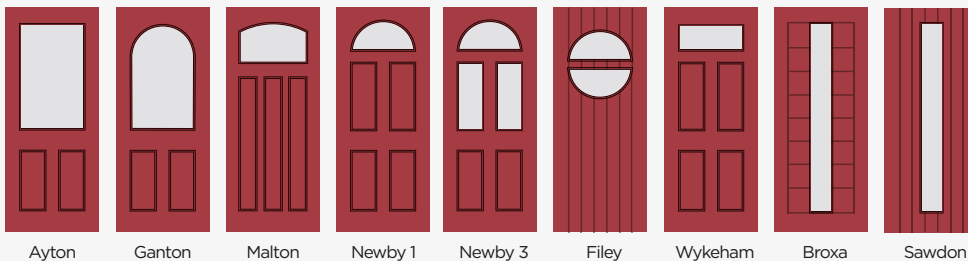

✓ Available in Laminate ✓ Laminate as Standard ● Triple Glazed

Custom Etch Letters & Numbers

The Definitive Collection of Custom Etch Letters and Numbers is available in a range of 6 styles and 4 fonts, ranging from traditional to contemporary and make a striking statement whether used in the door glass itself or in the sidelights/toplights.

Specifying your Custom Etched Letters and Numbers is as easy as **1... 2... 3...**

1. Choose your Door Style...

Ayton Ganton Malton Newby 1 Newby 3 Filey Wykeham Broxa Sawdon

2. Choose your Design Style...

Style A (Herringbone Border) Style B (Vertical Border) Style C (No Border) Style F (Ayton, Ganton & Sidelight only) Style Av (Herringbone Border - Broxa & Sawdon only) Style Cv (No Border - Broxa & Sawdon only)