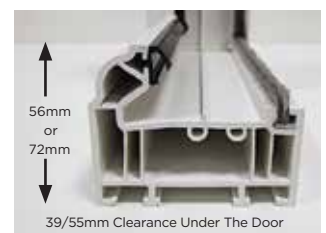

Our aluminium 44mm rebated threshold carries the best weather performance and is available in either silver or gold. The shape of this threshold mirrors either the chamfered or sculptured frames providing a suited product.