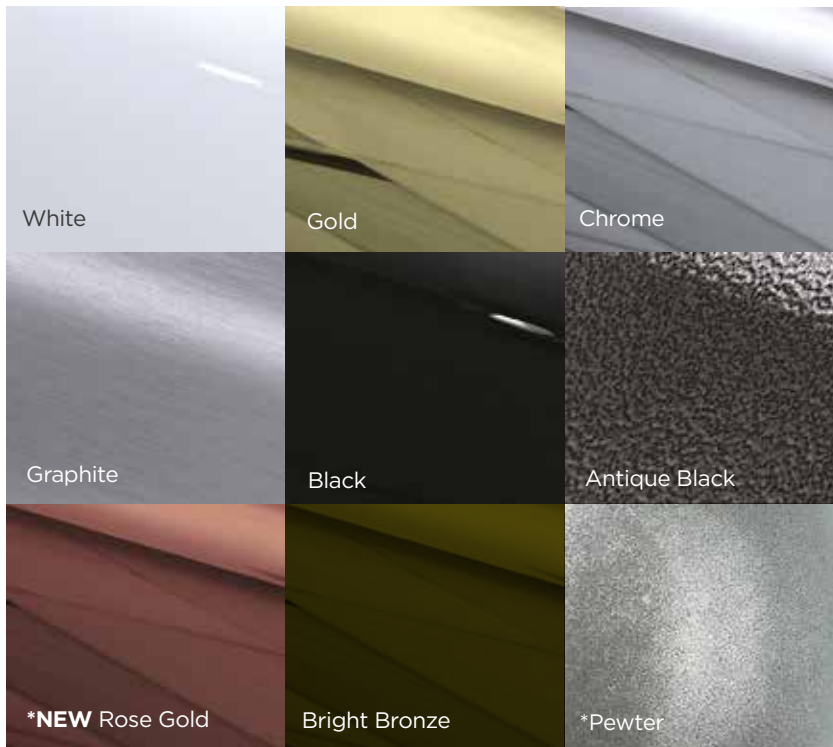

THE CLASSIC RANGE