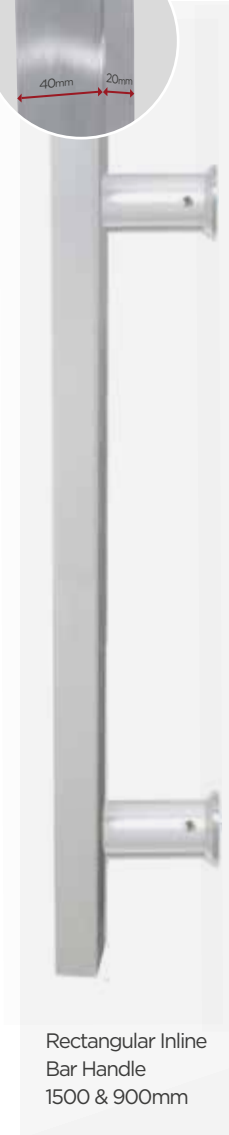

Round Inline Bar Handle 1800, 1500,
1200 & 900mm

Rectangular Inline Bar Handle
1500 & 900mm