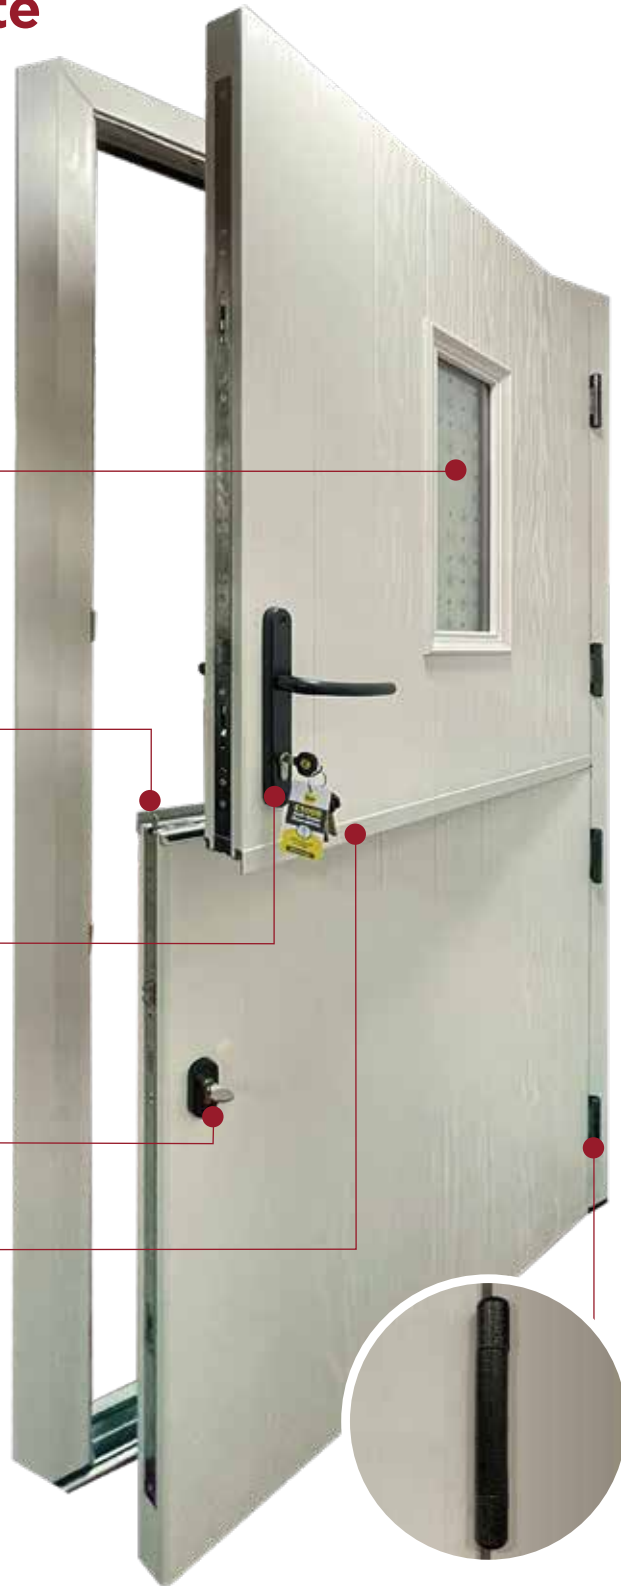

New Yale stable door lock fitted as standard allowing external access, with latch facility for ease of use

Aluminium colour matched meeting rail

Market leading 2D adjustable butt hinges as standard, available in a range of colours to suit