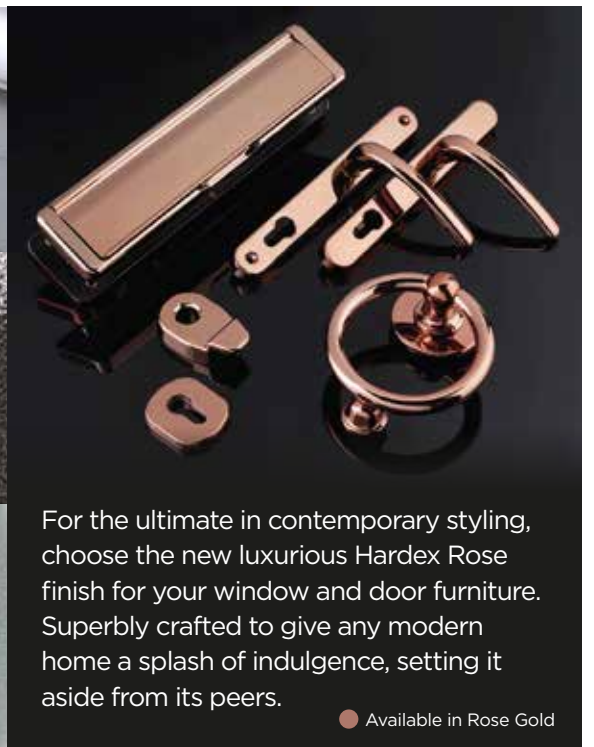

THE CLASSIC RANGE