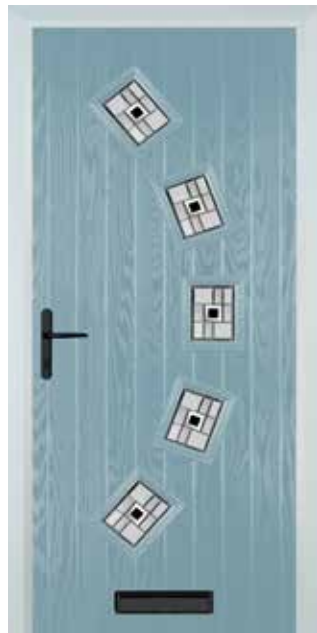

Crescent | Black
Upgraded Round
Offset Bar Handle

Kensington | Red

Modena | Duck Egg Blue

Edge | Anthracite Grey | Upgraded Bow Handle

5 keys supplied
with every door

3 star high security
cylinder as standard