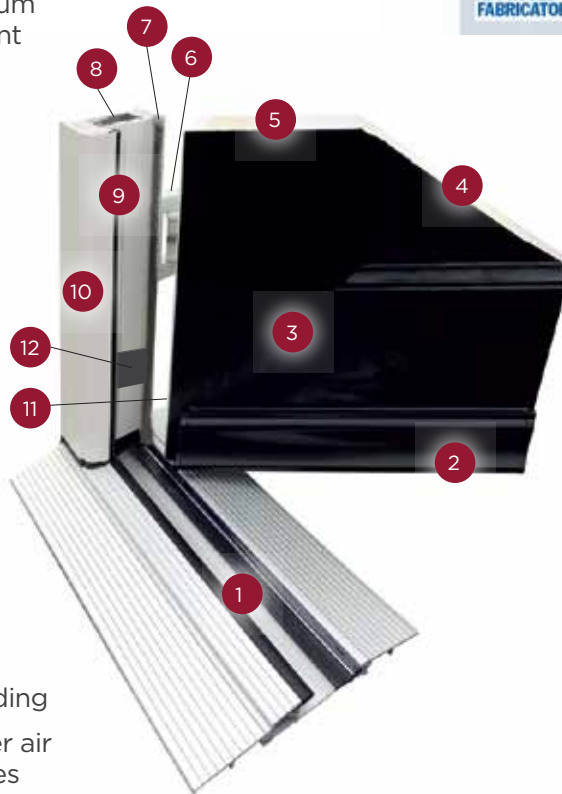

Composite Door Features

- 1 Stormguard low level aluminium thresh with optional Document 'M' wheelchair ramps
- 2 Authentic timber looking PVC weather-bar
- 3 GRP compression moulded skins
- 4 **Polyurethane thermally insulated core. The thermal performance of this product is far superior to timber**
- 5 Engineered timber frame
- 6 Adjustable hinge
- 7 Wool-pile weather seal
- 8 Galvanised Steel reinforcing
- 9 Black low line gasket
- 10 Choice of Sculptured or Chamfered outer-frame
- 11 2mm PVC Grained edge-banding
- 12 Foam bung reduces perimeter air circulation from drainage holes