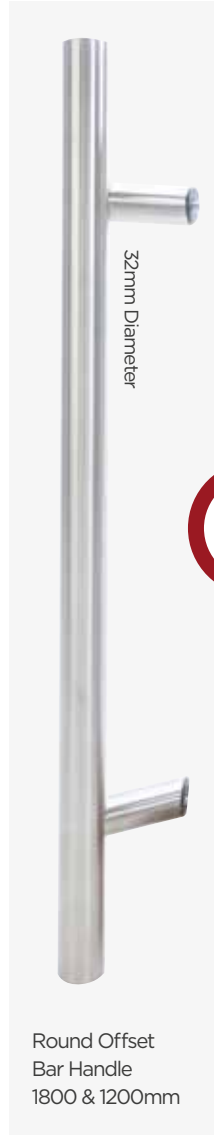

Round Inline Bar Handle 1800, 1500,
1200 & 900mm

Round Offset Bar Handle
1800 & 1200mm