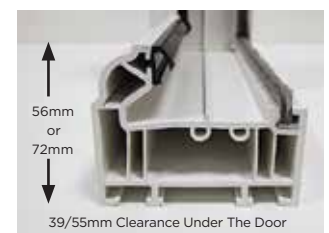

We also offer two different sizes of PVCu threshold.

Our lowest profile threshold is available in either silver or gold and is suitable for wheelchair access using the optional ramps that can be fitted both internally and externally.