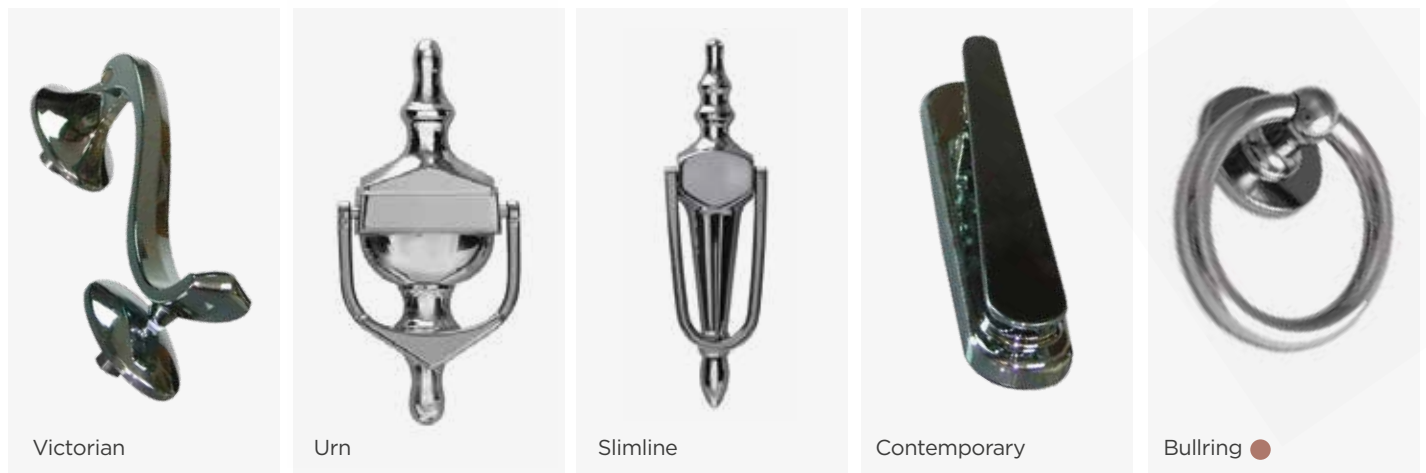

KNOCKERS

*Not all furniture is available in all colours Featured.