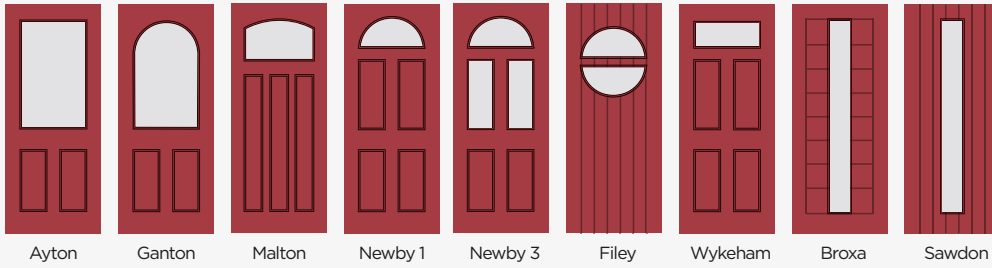

Specifying your Custom Etched Letters and Numbers is as easy as **1... 2... 3...**

1. Choose your Door Style...