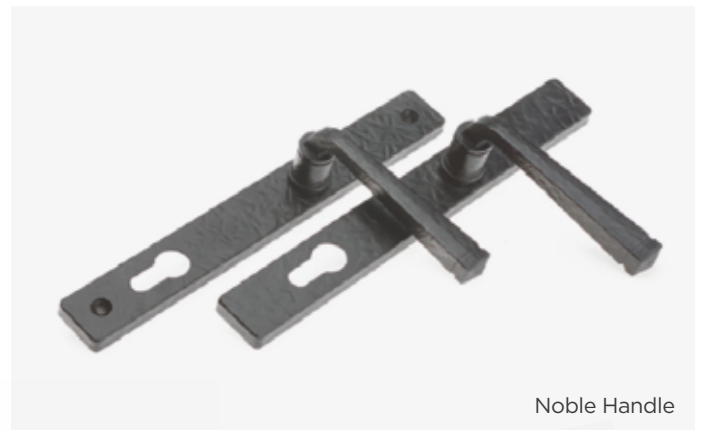

Letterplate

THE PEWTER RANGE

Regal Handle

Lever/Lever Handle

Spire Knocker

Heritage Bull Ring

Letterplate

Architectural Letterplate

Pull Knob

NEW - FORGED BLACK RANGE

Monkey Tale Handle

Noble Handle

Architectural Letterplate

Bull Ring Knocker

Please be aware handle and cylinder positions are preset and cannot be changed.

The Definitive
collection
∞